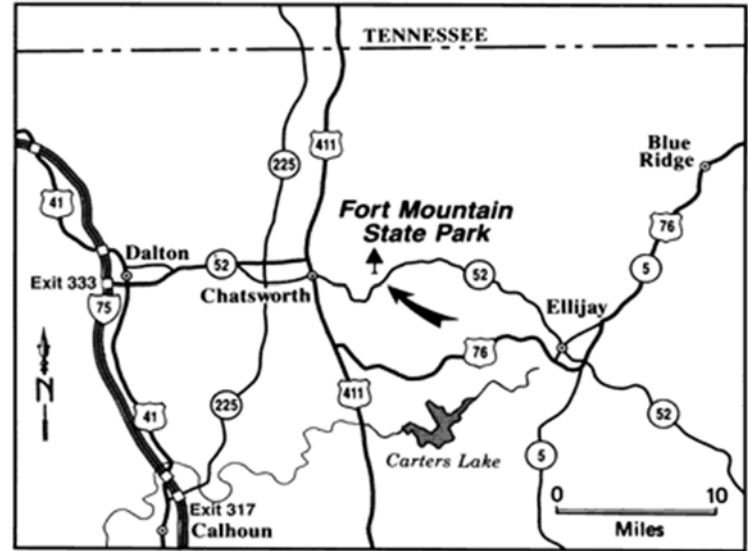

Drop-off: 8AM (Wear your pioneer clothes up to the park)

Address/Directions

Fort Mountain Horse Stables
548 Cliffmine Rd
Chatsworth, GA 30705

Pick-up: 12:00PM

Address/Directions

Fort Mountain State Park
181 Fort Mountain Park Road
Chatsworth, GA 30705
Located 8 miles east of Chatsworth via Highway 52
(take I-75 exit #333 toward Highway 411).

Fort Mountain State Park: Day 4 Pick-up