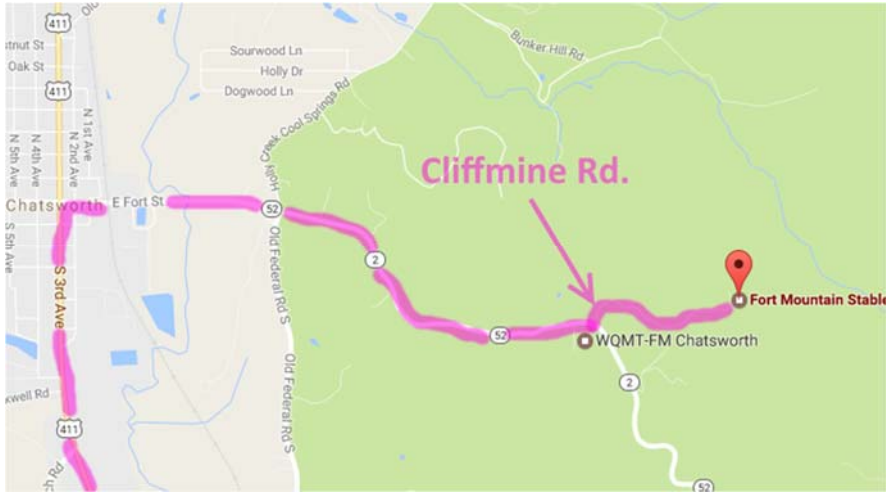

Drop-off: 8AM (Wear your pioneer clothes up to the park)

Address/Directions

Fort Mountain Horse Stables
548 Cliffmine Rd
Chatsworth, GA 30705

Pick-up: 12:00PM

Address/Directions

Fort Mountain State Park
181 Fort Mountain Park Road
Chatsworth, GA 30705
Located 8 miles east of Chatsworth via Highway 52
(take I-75 exit #333 toward Highway 411).

Fort Mountain State Park: Day 4 Pick-up